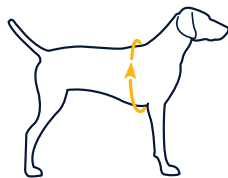

Swamp Cooler™ Vest

a cooling vest that uses natural evaporative cooling to keep your dog cool

KEY FEATURES

- A** Full coverage for maximum shade with a UPF rating of 50+
- B** Three layer construction for maximum cooling
 - Wicking outer layer reflects heat and facilitates evaporation
 - Absorbent middle layer stores water for evaporation
 - Comfortable inner layer transfers cooling effect to the dog
- C** Side release buckles for easy on/off
- D** Leash portal on back for attaching to our Front Range™ Harness or Web Master™ Harness
- E** Low-light visibility with reflective trim and light loop for attaching The Beacon™

ACTIVITIES: Hiking, Everyday

CONDITIONS: Hot Weather

SIZING

DOG'S GIRTH

Measure around widest part of rib cage

XXS	XS	S	M	L	XL
13-17 in (33-43 cm)	17-22 in (43-56 cm)	22-27 in (56-69 cm)	27-32 in (69-81 cm)	32-36 in (81-91 cm)	36-42 in (91-107 cm)

Materials

- Air mesh
- ITW Nexus Waveloc buckles
- Reflective trim
- Made in Vietnam

Colors

Washing Instructions

- Secure fasteners
- Wash in cold water, gentle cycle
- Use mild detergent
- Hang dry
- Do not bleach, iron or dry clean