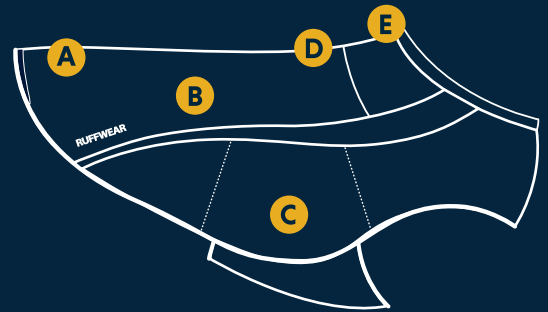

Swamp Cooler™ Vest

a cooling vest that uses natural evaporative cooling to keep your dog cool

KEY FEATURES

- A** Full coverage for maximum shade with a UPF rating of 50+
- B** Three layer construction for maximum cooling
 - Wicking outer layer reflects heat and facilitates evaporation
 - Absorbent middle layer stores water for evaporation
 - Comfortable inner layer transfers cooling effect to the dog
- C** Side release buckles for easy on/off
- D** Leash portal on back for attaching to our Front Range™ Harness or Web Master™ Harness
- E** Low-light visibility with reflective trim and light loop for attaching The Beacon™

ACTIVITIES: Hiking, Everyday

CONDITIONS: Hot Weather

SIZING

DOG'S GIRTH

Measure around widest part of rib cage

XXS	XS	S	M	L	XL
13-17 in (33-43 cm)	17-22 in (43-56 cm)	22-27 in (56-69 cm)	27-32 in (69-81 cm)	32-36 in (81-91 cm)	36-42 in (91-107 cm)

Materials

- Air mesh
- ITW Nexus Waveloc buckles
- Reflective trim
- Made in Vietnam

Colors

Washing Instructions

- Secure fasteners
- Wash in cold water, gentle cycle
- Use mild detergent
- Hang dry
- Do not bleach, iron or dry clean