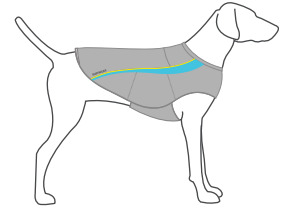

Swamp Cooler™ Vest

a cooling vest that uses natural evaporative cooling to keep your dog cool

KEY FEATURES

- A** Full coverage for maximum shade with a UPF rating of 50+
- B** Three layer construction for maximum cooling
 - Wicking outer layer reflects heat and facilitates evaporation
 - Absorbent middle layer stores water for evaporation
 - Comfortable inner layer transfers cooling effect to the dog
- C** Side release buckles for easy on/off
- D** Leash portal on back for attaching to our Front Range™ Harness or Web Master™ Harness
- E** Low-light visibility with reflective trim and light loop for attaching The Beacon™

ACTIVITIES: Hiking, Everyday

CONDITIONS: Hot Weather

SIZING

DOG'S GIRTH

Measure around widest part of rib cage

XXS	XS	S	M	L	XL
13-17 in (33-43 cm)	17-22 in (43-56 cm)	22-27 in (56-69 cm)	27-32 in (69-81 cm)	32-36 in (81-91 cm)	36-42 in (91-107 cm)

Materials

- Air mesh
- ITW Nexus Waveloc buckles
- Reflective trim
- Made in Vietnam

Colors

Washing Instructions

- Secure fasteners
- Wash in cold water, gentle cycle
- Use mild detergent
- Hang dry
- Do not bleach, iron or dry clean